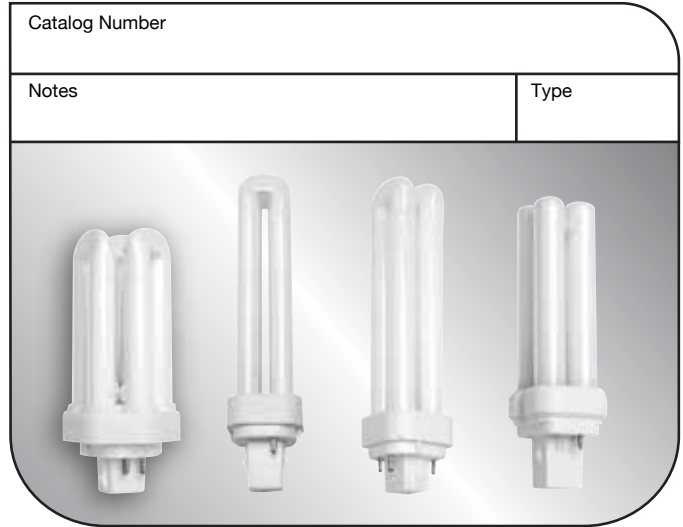

Compact Fluorescent PL Lamp   10,000 Hours average rated life

Applications:

Perfect for most commercial applications: Use where a standard incandescent is used.

- + Table Lamps   + Wall Sconces
- + Recessed Downlighting   + Ceiling Fixtures
- + Outdoor Fixtures   + Ceiling Fans

NOT compatible with dimming applications

Special Application Options: (Ordering Suffix)

- 2700°K (27K), 3000°K (30K), 3500°K (35K), 4100°K (41K), 5000°K (50K)

Features and Benefits

- Long Life, 10,000 hour average rated life
- Lower maintenance and labor costs for lamp replacements
- Lasts 7 years, based on 3 hours use a day
- Bulb lasts 10-13 times longer than similar incandescent bulbs
- 82 CRI